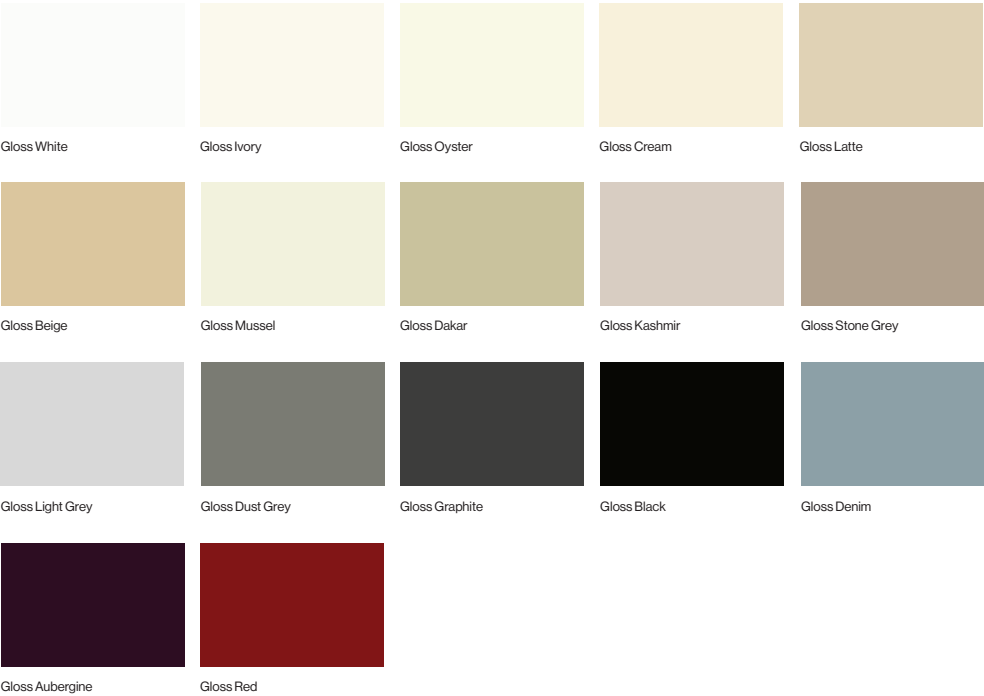

# Matt Colours, Wood Grains and Specials

## Matt Textured Colours

Legno White Legno Ivory Legno Magnolia Legno Mussel Legno Kashmir

Legno Dakar Legno Stone Grey Legno Light Grey Legno Dust Grey Legno Graphite

## Matt Smooth Colours

Porcelain Hornschuch White Hornschuch Ivory Magnolia Mussel

Kashmir Dakar Stone Grey Lava Fjord

Denim Light Grey Dust Grey Graphite

5G Colours / Finishes  
**SERICA® Super Smooth Matt**

**SERICA® Super Smooth Matt**

5G Colours / Finishes  
**High Gloss Colours, Metallics and Wood Grains**

**High Gloss Smooth Colours**

**High Gloss Metallics**

**High Gloss Wood Grains**